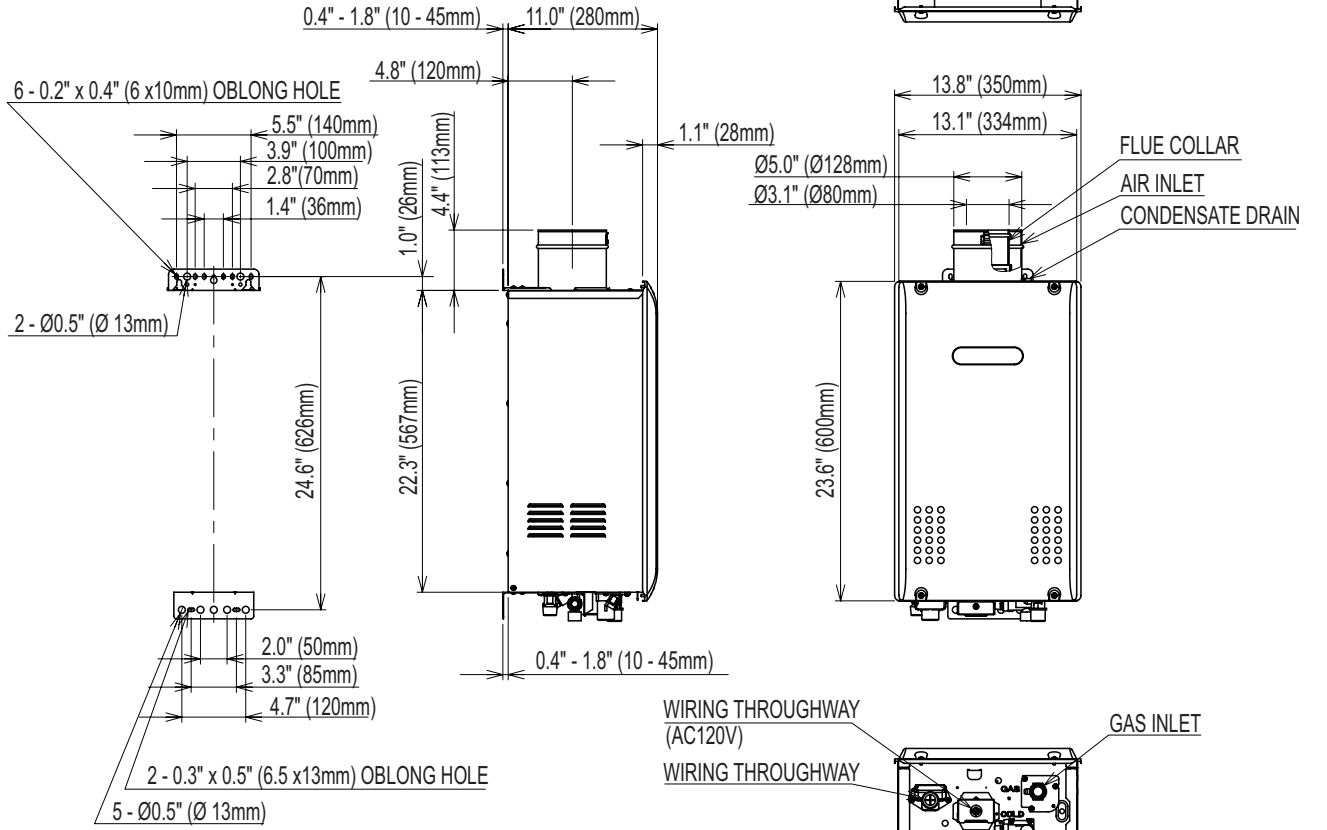

# Dimensions NC199DVC(GQ-2857WZ-FFA US)

<inch(mm)>

HEIGHT OF EACH FITTINGS FROM BOTTOM OF CASE

HOT WATER OUTLET	1.8" (45mm)
COLD WATER INLET	2.2" (55mm)
GAS INLET	2.2" (56mm)